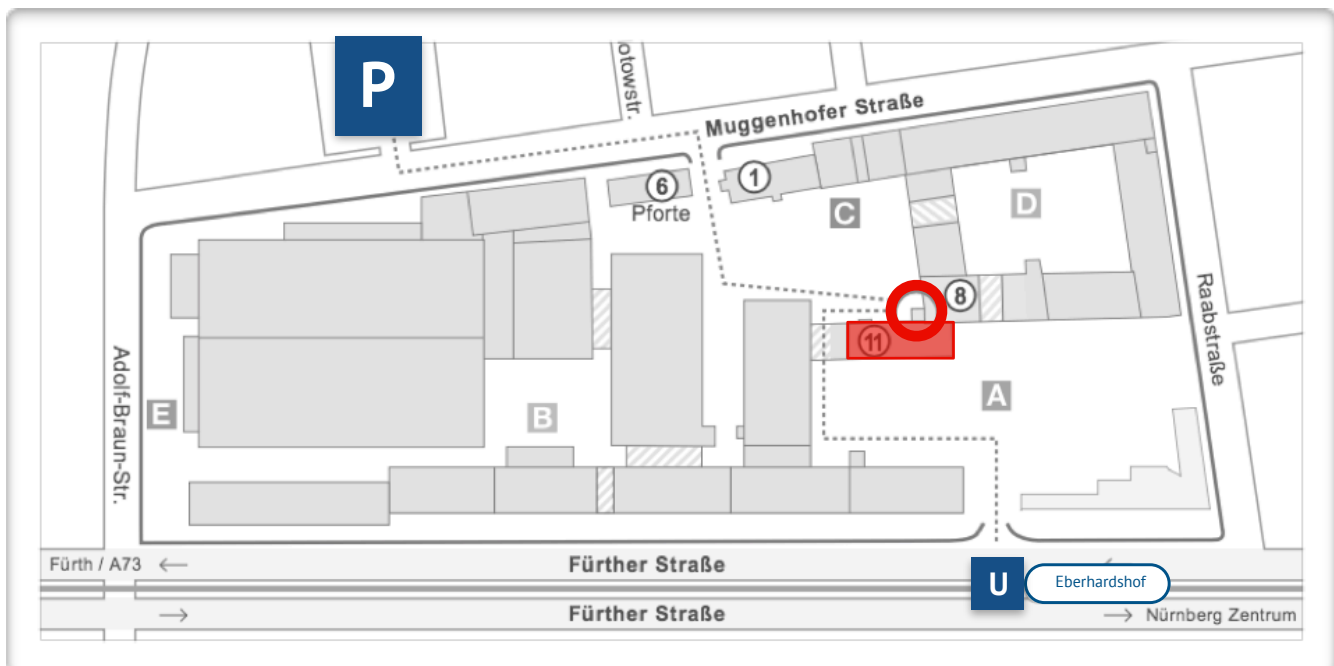

Directions

Address: Fürther Str. 246c
90429 Nürnberg

Directions to the parking lot (for GPS):
Muggenhofer Straße 166
90429 Nürnberg

Prof. Dr. Sabine Pfeiffer
Chair for Sociology
Focus Technology – Work – Society

Fittingly for labor and industrial sociology, our offices are located on the former factory site of Allgemeine Elektrizitäts-Gesellschaft (AEG), a defunct German appliance manufacturer. The site, now known as “Auf AEG”, is being redeveloped for events, exhibitions and by several academic tenants. The site is centrally located in Nuremberg, easy to reach by public transport and offers ample parking.

Directions Public Transport (get off at stop Eberhardshof, exit towards Raabstraße):

-  from Nuremberg main station, take the U1 westbound to Fürth (10 min).
-  from Fürth main station, take the U1 eastbound to Langwasser Süd (6 min).
-  from Nuremberg Airport, take the U2 southbound to Röthenbach and transfer at Plärrer to the U1 westbound to Fürth (25 min).

Our offices and our Laboratory are in building 11 (House C). Take the elevator to the 4th floor, and ring at the Nuremberg Campus of Technology (NCT). Workdays between 9am and 7pm, you can open the door yourself, using the white button left of the entry.